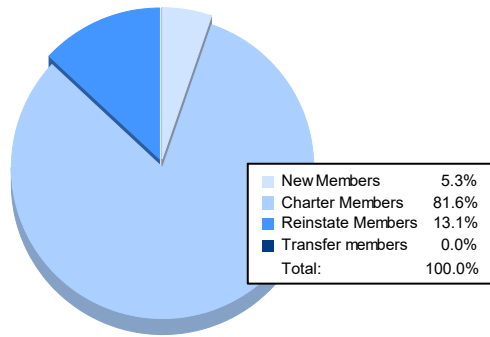

Year	New Clubs	Dropped Clubs	Gain/Loss Clubs	New Members	Charter Members	Reinstate Members	Transfer Members	Total Member Added	Total Members Dropped	Gain/Loss Members
2016-2017	1	0	1	11	29	8	0	48	21	27
2017-2018	0	0	0	3	22	2	0	27	40	-13
2018-2019	1	1	0	4	22	0	0	26	22	4
2019-2020	0	3	-3	0	0	0	0	0	70	-70
2020-2021	12	1	11	22	336	54	0	412	27	385
<b>Average</b>	<b>3</b>	<b>1</b>	<b>2</b>	<b>8</b>	<b>82</b>	<b>13</b>	<b>0</b>	<b>103</b>	<b>36</b>	<b>67</b>

### Membership Composition June 2021 Cumulative