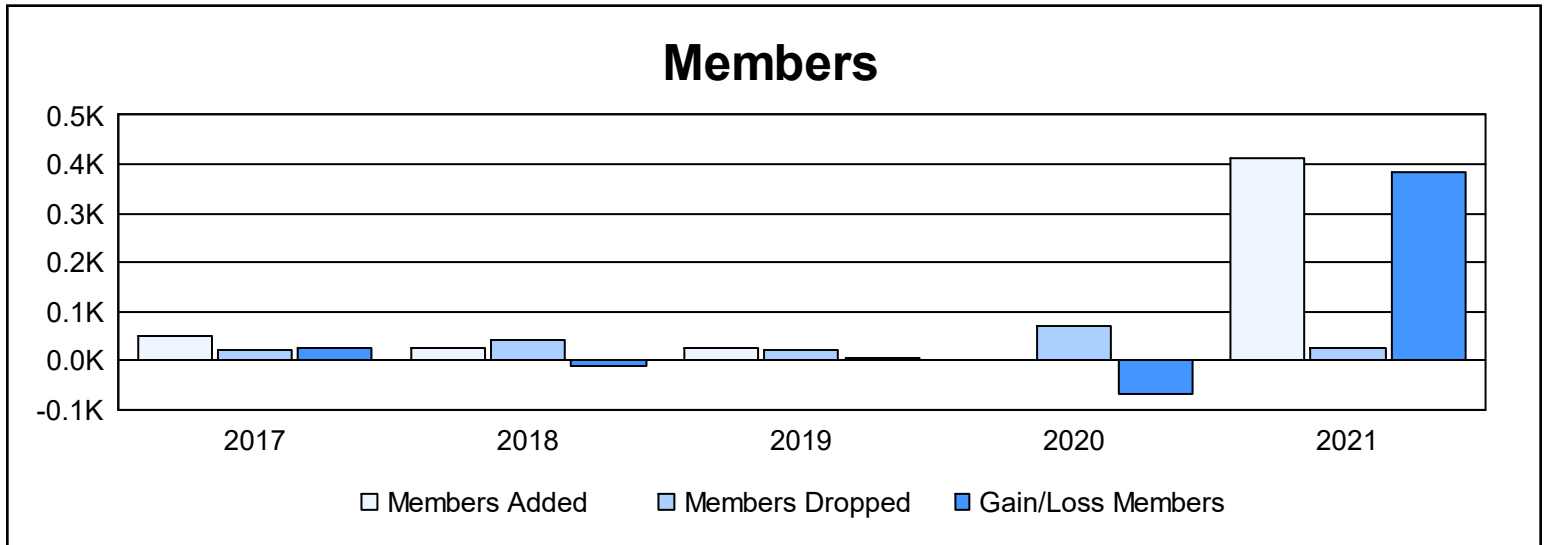

Year	New Clubs	Dropped Clubs	Gain/Loss Clubs	New Members	Charter Members	Reinstate Members	Transfer Members	Total Member Added	Total Members Dropped	Gain/Loss Members
2016-2017	1	0	1	11	29	8	0	48	21	27
2017-2018	0	0	0	3	22	2	0	27	40	-13
2018-2019	1	1	0	4	22	0	0	26	22	4
2019-2020	0	3	-3	0	0	0	0	0	70	-70
2020-2021	12	1	11	22	336	54	0	412	27	385
<b>Average</b>	<b>3</b>	<b>1</b>	<b>2</b>	<b>8</b>	<b>82</b>	<b>13</b>	<b>0</b>	<b>103</b>	<b>36</b>	<b>67</b>

### Membership Composition June 2021 Cumulative