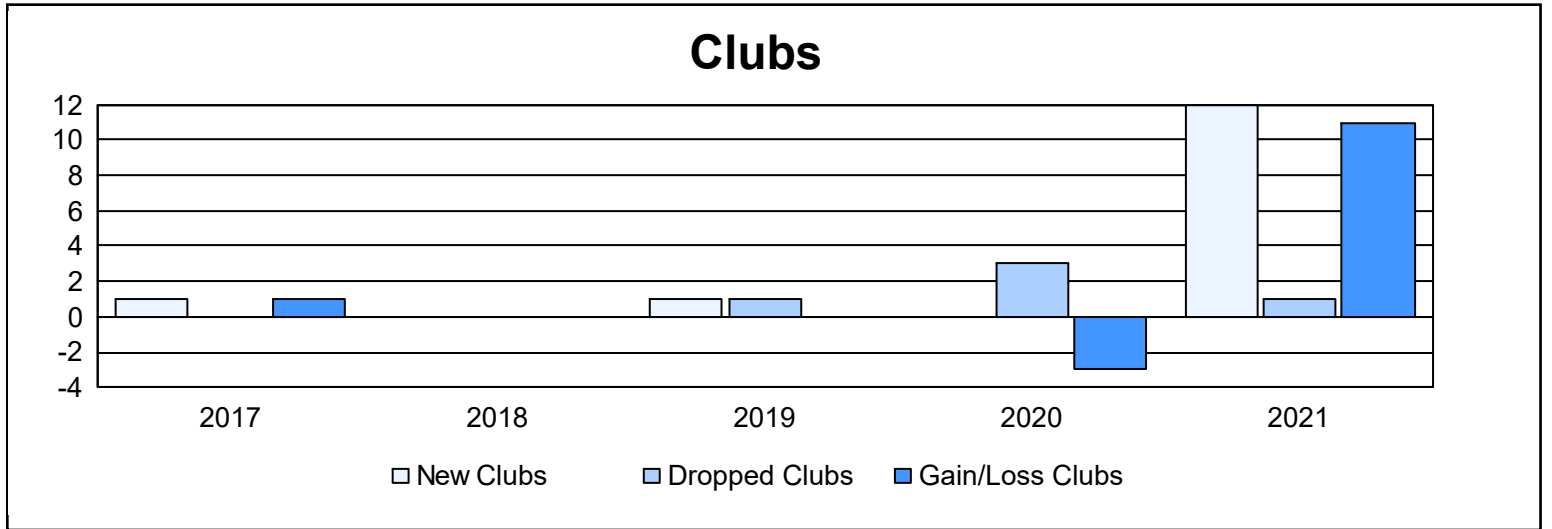

Year	New Clubs	Dropped Clubs	Gain/Loss Clubs	New Members	Charter Members	Reinstate Members	Transfer Members	Total Member Added	Total Members Dropped	Gain/Loss Members
2016-2017	1	0	1	11	29	8	0	48	21	27
2017-2018	0	0	0	3	22	2	0	27	40	-13
2018-2019	1	1	0	4	22	0	0	26	22	4
2019-2020	0	3	-3	0	0	0	0	0	70	-70
2020-2021	12	1	11	22	336	54	0	412	27	385
<b>Average</b>	<b>3</b>	<b>1</b>	<b>2</b>	<b>8</b>	<b>82</b>	<b>13</b>	<b>0</b>	<b>103</b>	<b>36</b>	<b>67</b>

### Membership Composition June 2021 Cumulative